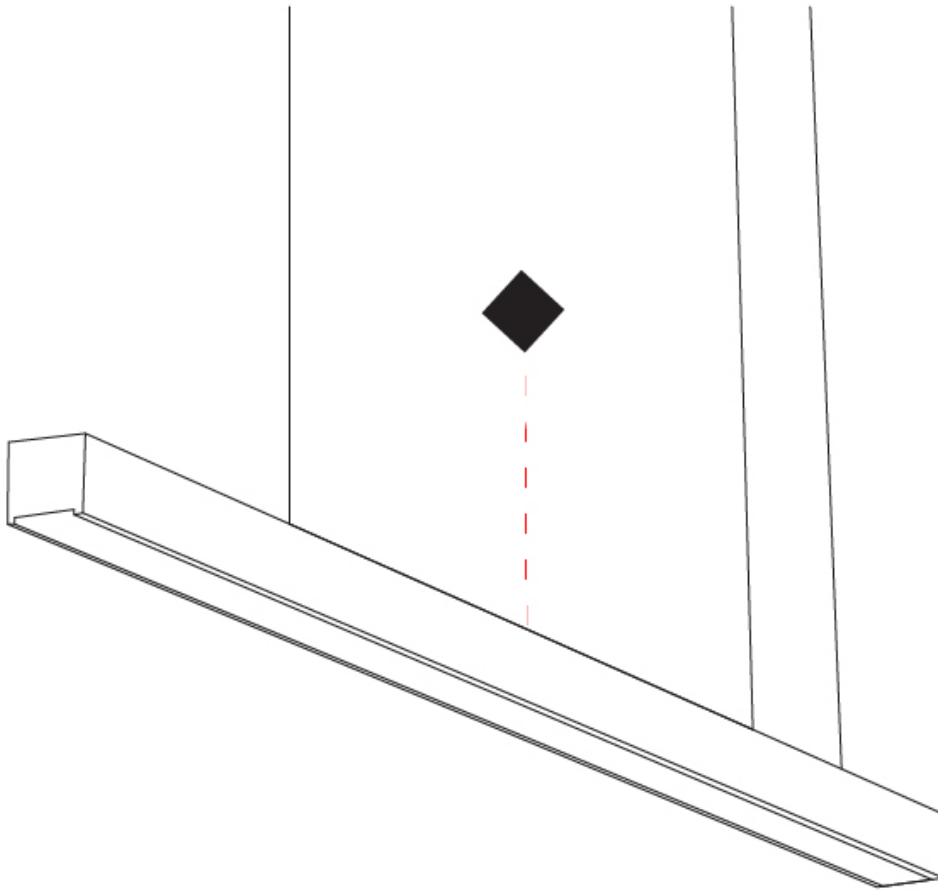

LED60 SUSPENSION

D71018-

PROJECT _____

TYPE _____

SPECIFIER _____

QUANTITY _____

DATE _____